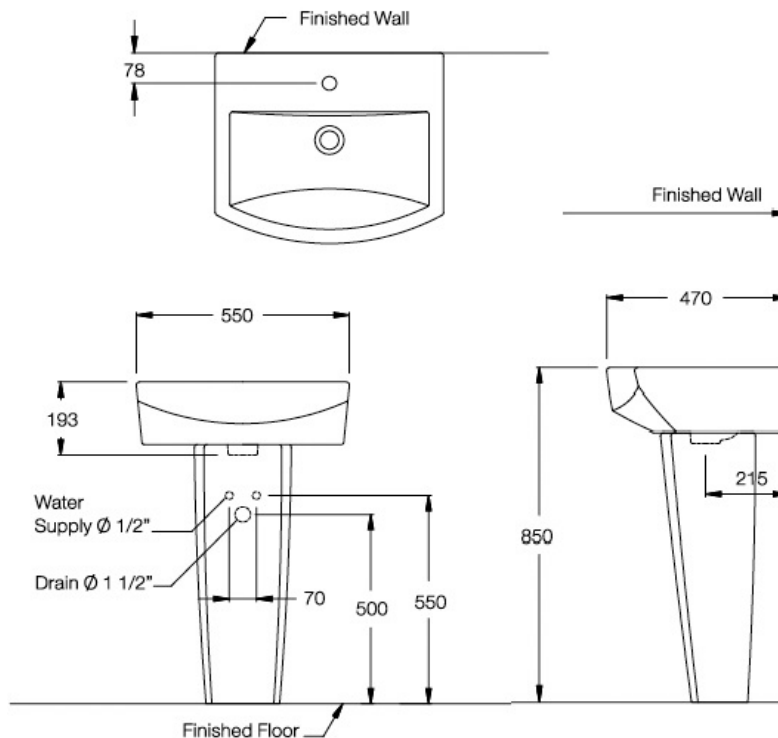

SPECIFICATION SHEET - sanitarywares

BRAND:	COTTO	Product Photo:
ORIGIN:	THAILAND	
SERIES:	TETRAGON	
PRODUCT DESCRIPTION:	wall hung basin with full pedestal 1 tap hole with overflow with hygienic easy clean	
MODEL No.	C01517 + C4150	
FINISH/COLOUR:	WHITE	
DIMENSIONS:	550 x 470 x 193mm (basin dimension)	
OPTIONAL MATCHING PARTS:		

Technical Informations:

Reminder:	Do not use cleaners containing abrasive cleansers, ammonia, bleach, acids, waxes, alcohol, solvents or other products not recommended for chrome. All information is for reference only, installation shall always be based on the actual product delivered.